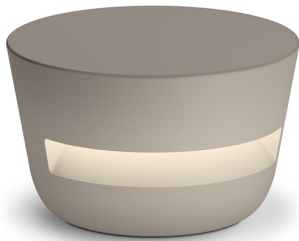

Dots outdoor

VIBIA

4695

Design By Martín Azúa

Dots Outdoor beacon. Minimalist and compact, Dots Outdoor is integrated in outdoor spaces thanks to its natural tones. It can be installed individually or in clusters, and radiates a gentle circle of ambient directed light.

Model Sheet

Finish	 53 Green M1 NCS S 6005-G80Y
	 22 Graphite Black NCS S 8000-N
	 25 Beige D1 NCS S 4005-Y50R

LED temperature color 2700 K

Materials Body: Aluminum
Diffuser: Polycarbonate
LED support: Aluminum

Light source 1 x LED STRIP 7,8W 350mA

LED CRI>90 750.2 lm 96,18
2700 K

Driver Constant Current 350 100~277
V V 50~60 Hz HZ

 **LED**  **IP65**  **Multi-volt**

 **50-60Hz**

Application Outdoor lamps

Packaging 1 Box
0.18 m x 0.27 m x 0.3 m
Gross weight 3.4
Net weight 2.7
Vol. 0.0145

Lighting effect

General Lighting

Reduced-height outdoor lamp to shade light on the ground.

Photometric Data

Efficiency	18.38 lm/W
Coordinate System	CG
Total Flux	144.56 lm
Maximum Value	113.17 cd

Other Applications