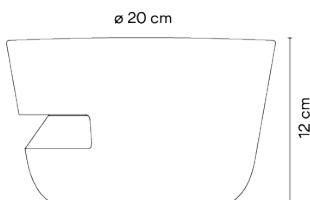

Model Sheet

Finish	 53 Green M1 NCS S 6005-G80Y
	 22 Graphite Black NCS S 8000-N
	 25 Beige D1 NCS S 4005-Y50R

LED temperature color 2700 K

Materials Body: Aluminum
Diffuser: Polycarbonate
LED support: Aluminum

Light source 1 x LED STRIP 7,8W 350mA

LED CRI>90 750.2 lm 96,18
2700 K

Driver Constant Current 350 100~277
V V 50~60 Hz HZ

 **LED**  **IP65**  **Multi-volt**

 **50-60Hz**

Application Outdoor lamps

Packaging 1 Box
0.18 m x 0.27 m x 0.3 m
Gross weight 3.4
Net weight 2.7
Vol. 0.0145

Lighting effect

General Lighting

Reduced-height outdoor lamp to shade light on the ground.

Photometric Data

Efficiency	18.38 lm/W
Coordinate System	CG
Total Flux	144.56 lm
Maximum Value	113.17 cd

Other Applications