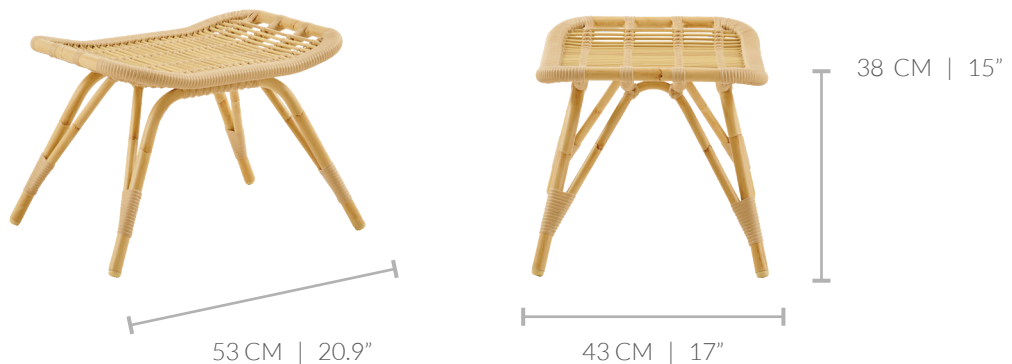

Product datasheet

NAME: MONET FOOTSTOOL
SKU NO: SD-E184
DESIGNER: SIKA-DESIGN
COLLECTION: EXTERIOR
MATERIAL: ALUMINIUM & ARTFIBRE
USAGE: OUTDOOR
CUSHION: SOLD SEPARATELY

Sika·Design[®]
HANDMADE FURNITURE

Dimensions

COLOR OPTIONS | VISIT OUR WEBSITE TO SEE STANDARD STOCK

NATURAL

ANTIQUE

DOVE WHITE

MOCCACHINO

© SIKA-DESIGN - ALL RIGHTS RESERVED

+45 6615 4224 - INFO@SIKA-DESIGN.COM - WWW.SIKA-DESIGN.COM