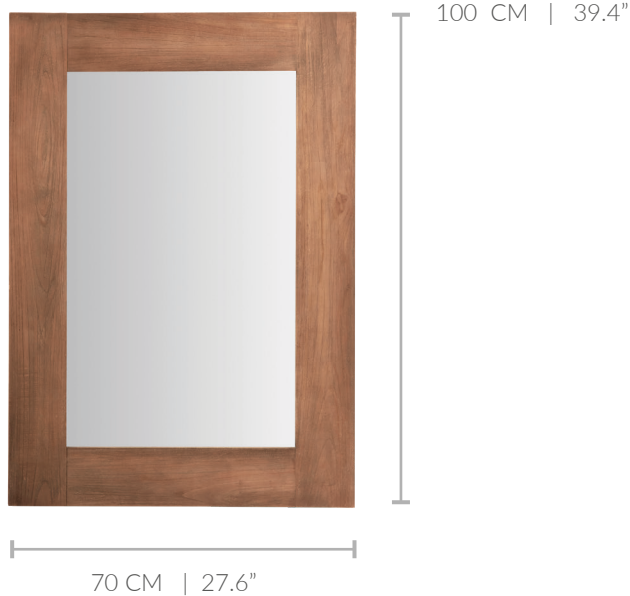

Product datasheet

NAME: LUCAS MIRROR H: 100
SKU NO: 4970
DESIGNER: SIKA-DESIGN
COLLECTION: ORIGINALS
MATERIAL: TEAK
USAGE: INDOOR

Sika·Design®
HANDMADE FURNITURE

Dimensions

COLOR OPTIONS | VISIT OUR WEBSITE TO SEE STANDARD STOCK

TEAK

© SIKA-DESIGN - ALL RIGHTS RESERVED
+45 6615 4224 - INFO@SIKA-DESIGN.COM - WWW.SIKA-DESIGN.COM