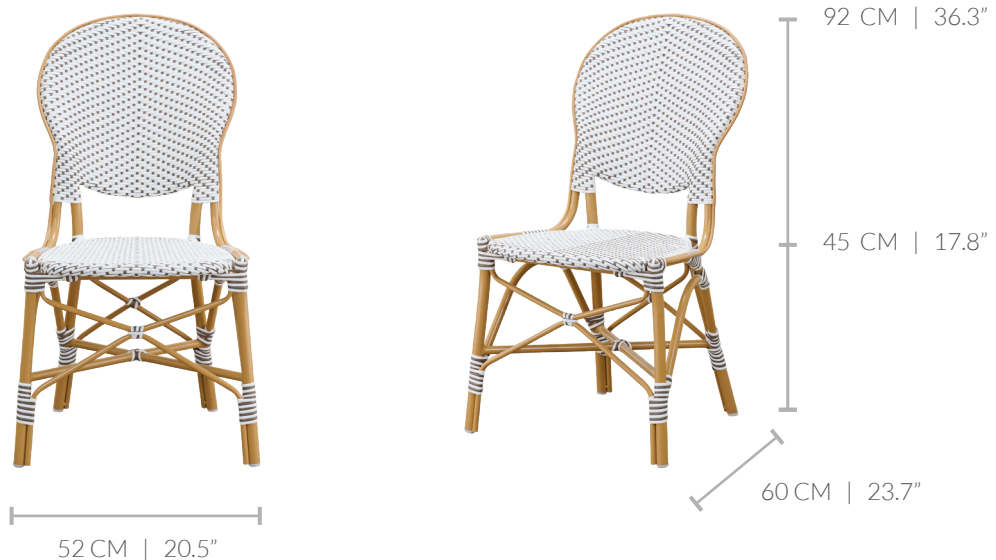

# Product datasheet

NAME: ISABELL SIDE CHAIR  
SKU NO: 7180  
DESIGNER: SIKA-DESIGN  
COLLECTION: ALU AFFAIRE  
MATERIAL: ALUMINIUM & ARTFIBRE  
USAGE: OUTDOOR  
CUSHION: SOLD SEPARATELY  
FRAME:

**Sika·Design**<sup>®</sup>  
HANDMADE FURNITURE

## Dimensions

COLOR OPTIONS | VISIT OUR WEBSITE TO SEE STANDARD STOCK

WHITE W/  
CAPPUCCINO DOT

GREY W/  
WHITE DOT

CAPPUCCINO W/  
WHITE DOT

SALVIE GREEN W/  
WHITE DOT

NAVY BLUE W/  
WHITE DOT

BLACK W/  
CAPPUCCINO DOT